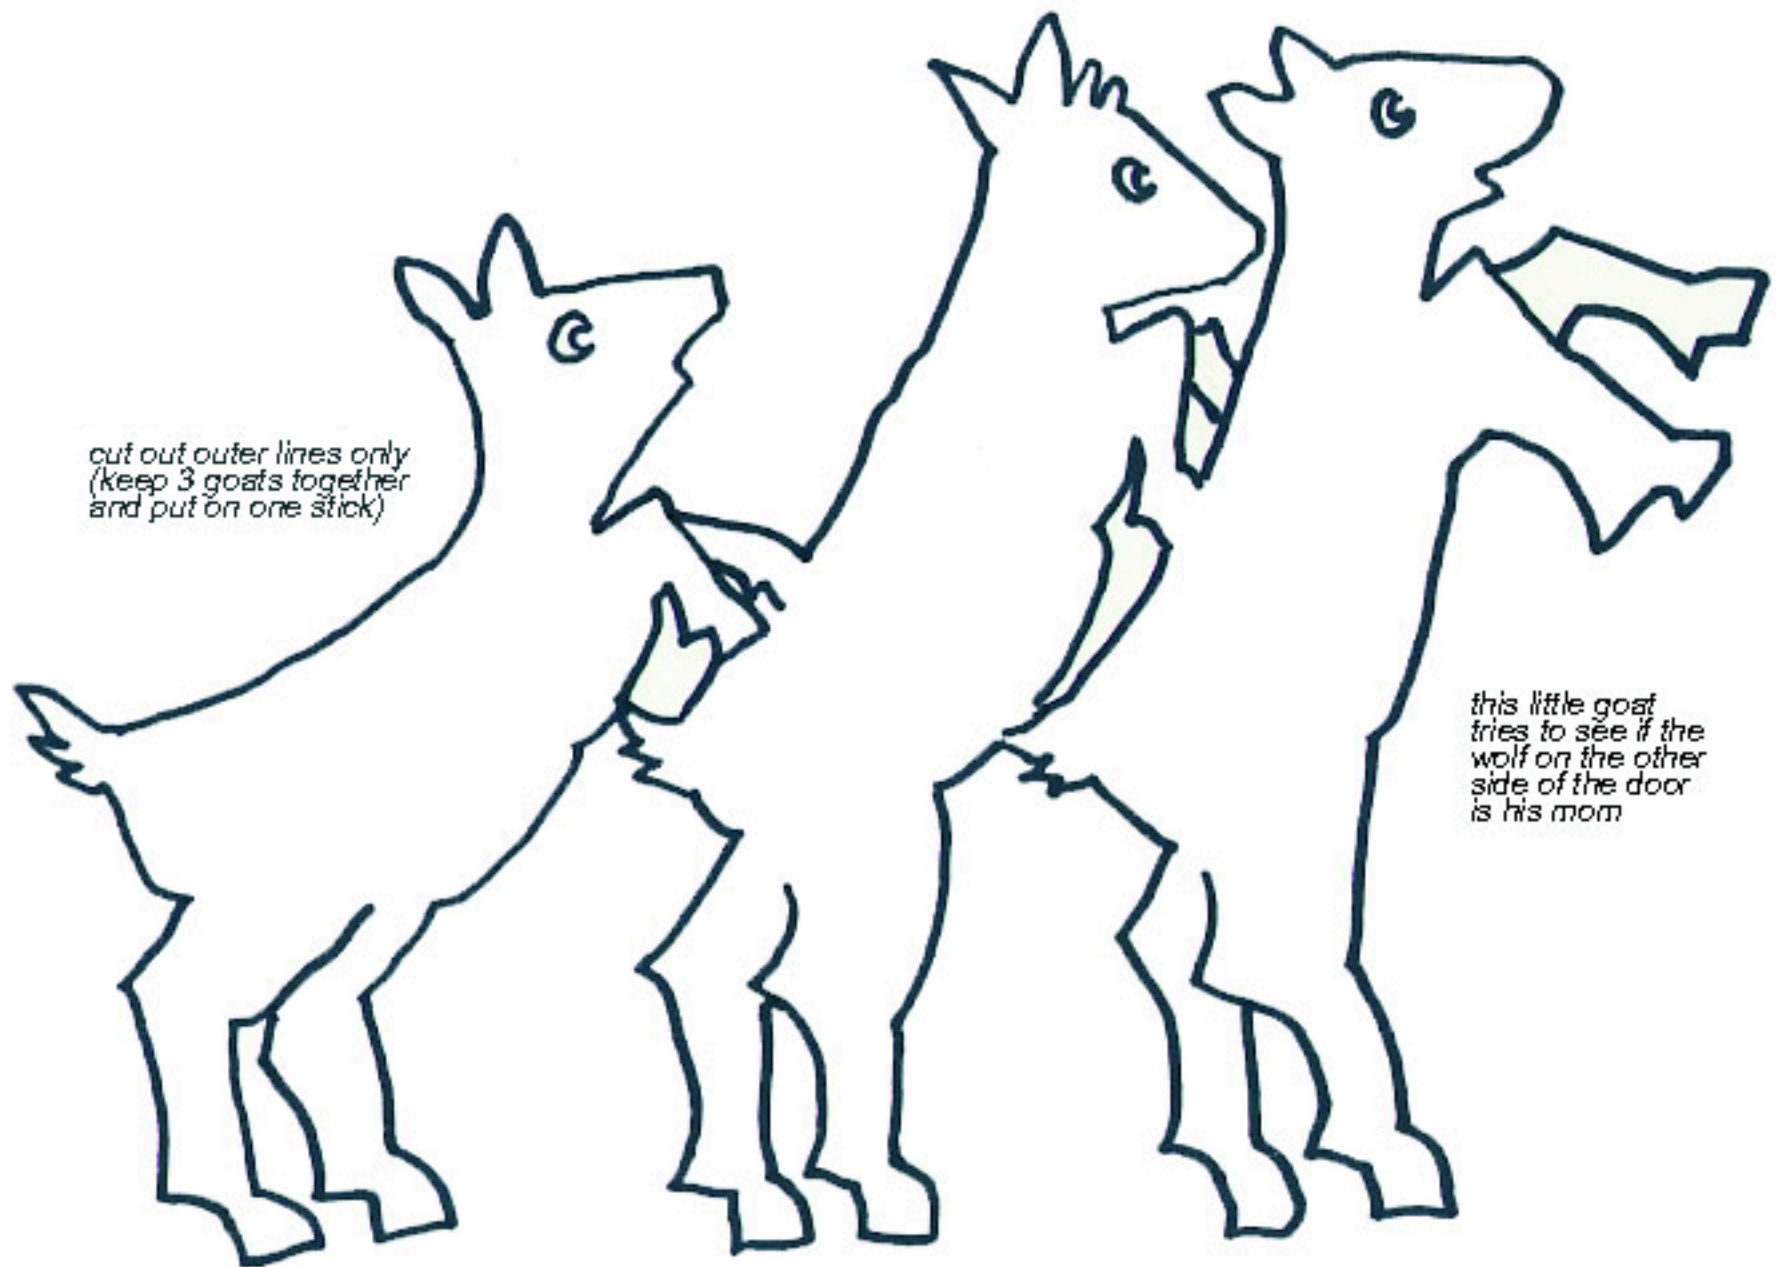

## SHADOW PUPPETRY CUTOUTS: SEVEN LITTLE GOATS (2)

*cut out outer lines only  
(keep 3 goats together  
and put on one stick)*

*this little goat  
tries to see if the  
wolf on the other  
side of the door  
is his mom*